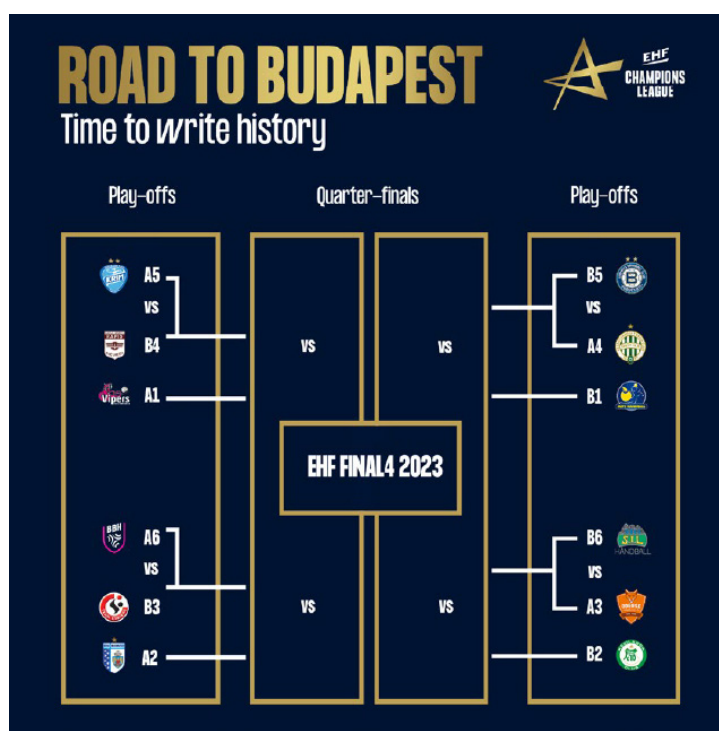

KRIM MERCATOR LJUBLJANA'S RECORD IN PLAY-OFFS (LAST 16) 2-0-2

06.03.2021	Ljubljana SLO	RK Krim Mercator SLO vs CSKA RUS	25:20
13.03.2021	Moscow RUS	CSKA RUS vs RK Krim Mercator SLO	27:21
26.03.2022	Ljubljana SLO	Krim Mercator Ljubljana SLO vs FTC-Rail Cargo Hungaria HUN	33:26
02.04.2022	Érd HUN	FTC-Rail Cargo Hungaria HUN vs Krim Mercator Ljubljana SLO	26:22

CS RAPID BUCURESTI'S RECORD IN PLAY-OFFS (LAST 16) 0-0-0

N/A